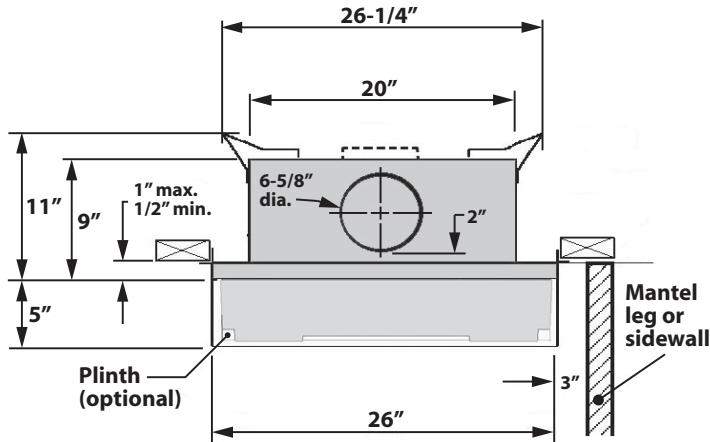

## ZC 563 Senator—Dimensions & Clearances

Mantel depth "X"	Mantel height "Y"
1" - 6"	33"
7" - 8"	34"
9" - 12"	38"
12" +	38" + 1" for every inch beyond 12"