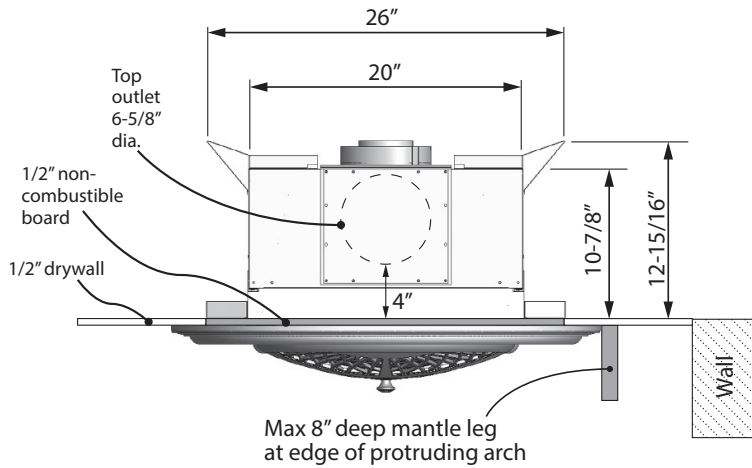

Valor[®] Portrait

Dec 2022

1/1

ZC 549 Arches—Dimensions & Clearances

Mantel Clearances	
'X'	'Y'
1" - 6"	34"
7" - 8"	36"
9" - 12"	38"
12" +	38" + 1" for every inch beyond 12"

Note

549ZCK—Zero Clearances Kit REQUIRED.