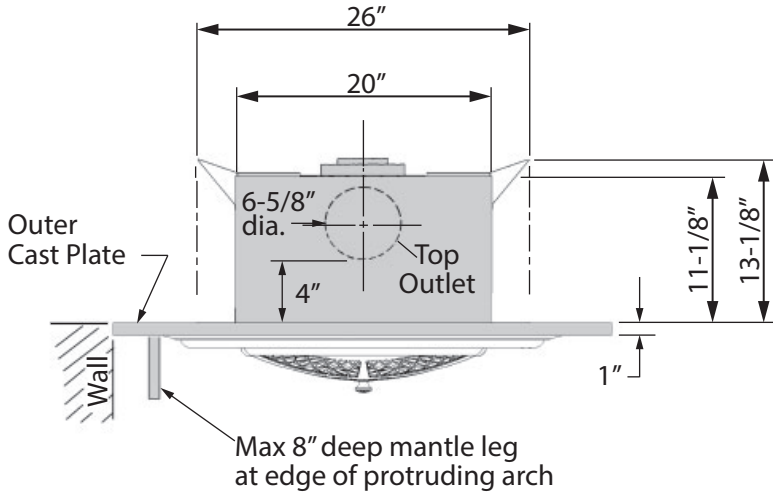

Valor[®] Portrait

Dec 2022

1/2

ZC 539-550 Arches—Dimensions & Clearances

Mantel Clearances	
'X'	'Y'
1" - 6"	34"
7" - 8"	36"
9" - 12"	38"
12" +	38" + 1" for every inch beyond 12"

Valor® Portrait

ZC 539-550 Arches—Framing

Dec 2022
2/2

Framing

- The framing dimensions for installation of the 530 heater with the models 539 or 550 Arch Fronts are shown below.
- A non-combustible hearth is not necessary in front of the 530 heater.
- The 530 is approved for installation directly on any combustible material **other than** soft flooring material such as carpet or vinyl.
- Any framing construction must be clear of the stand-offs—see Dimensions & Clearances.
- A hearth or floor, flush with the bottom of the heater, will be required to support the removable hearth fender.