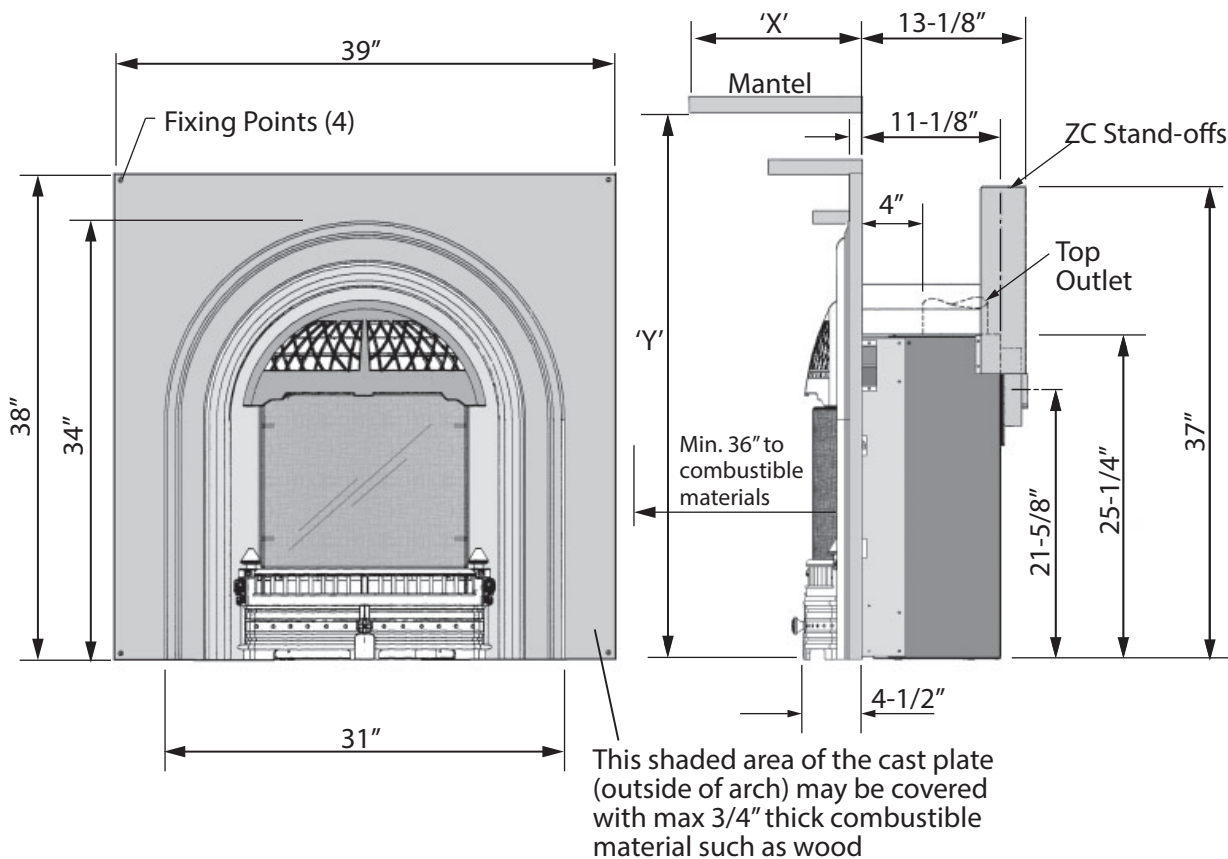

Valor[®] Portrait

Dec 2022

1/2

ZC 539-550 Arches—Dimensions & Clearances

Mantel Clearances	
'X'	'Y'
1" - 6"	34"
7" - 8"	36"
9" - 12"	38"
12" +	38" + 1" for every inch beyond 12"

Valor® Portrait

ZC 539-550 Arches—Framing

Dec 2022
2/2

Framing

- The framing dimensions for installation of the 530 heater with the models 539 or 550 Arch Fronts are shown below.
- A non-combustible hearth is not necessary in front of the 530 heater.
- The 530 is approved for installation directly on any combustible material **other than** soft flooring material such as carpet or vinyl.
- Any framing construction must be clear of the stand-offs—see Dimensions & Clearances.
- A hearth or floor, flush with the bottom of the heater, will be required to support the removable hearth fender.