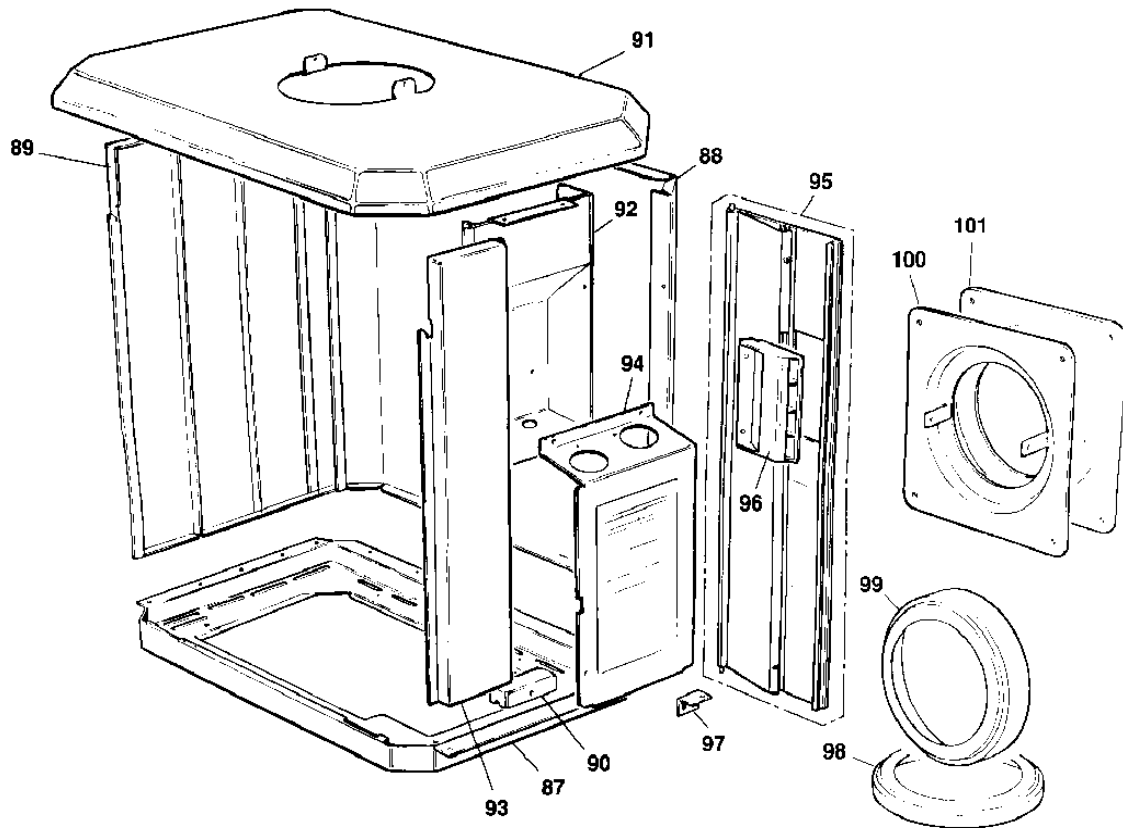

901FKP Contemporary Fascia & Pedestal			
KEY #	NAME	QTY	PART #
1	Facia Unit	1	542009
2	Air Outlet Louver	3	542019
3	Louver Brace	1	542029
4	Facia Top Trim	1	542039
5	Spring Clip	4	553579
6	Facia Aperture Top & Side Trim	1	542049
7	Facia Top Heat Shield	1	542059
8	Facia Aperture Bottom Trim	1	542069
9	Ashlip Unit	1	544579
10	Ashlip Trim	1	542089
11	Pedestal Unit	1	544589
12	Fan Access Cap	1	510599
13	Pedestal Front Panel	1	542109

902FKL Traditional Fascia & Base with Legs			
KEY #	NAME	QTY	PART #
1	Facia Unit	1	545209
2	Facia Aperture Trim	1	545219
3	Facia Outlet Grille	1	545229
4	Facia Top Emblem	1	545239
5	Nut for Emblem	2	518819
6	Facia Bottom Panel	1	545249
7	Name Badge	1	504639
8	Badge Securing Fix	2	534419
9	Base & Legs Unit	1	545259
10	Door Retaining Bracket	1	545269
11	Window Frame Top Cover	1	545279

903VKT Vent Unit			
KEY #	NAME	QTY	PART #
1	Vent Unit - Appliance End (Elbow)	1	541969
2	Vent Terminal	1	541979
3	Seraling Tape	1	541989
4	Masking Collar - Vent Joint	1	541999
5	Outer Vent Shield Tube	1	524699