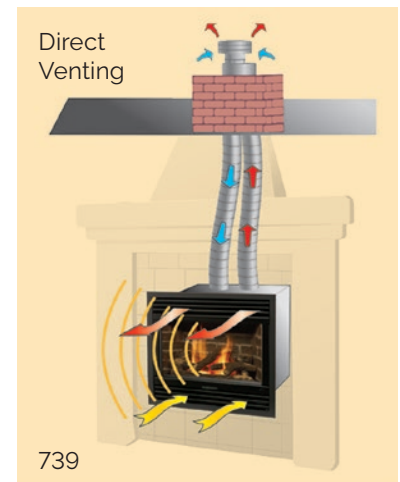

G3 CLASSIC

DIRECT VENT INSERT

In true Valor fashion, the Legend G3 Classic boasts impressive radiant warmth and a powerful Secondary Heat Exchanger. An industry leader in flame output and advanced controls, the Legend G3 Classic maximizes energy efficiency and home comfort.

The ValorStat remote manages your heating needs with convenience, reliability and simplicity. Valor's touch button handset adjusts flame levels and has programmable options, including timer and temperature control.

No Power, No Problem—a fully functional heater, the G3 Classic does not require electricity, providing the perfect mixture of radiant and convective warmth when you need it.

Every Legend G3 Classic includes

- ☐ Realistic ceramic logs
- ☐ ValorStat remote control
- ☐ Matte Black front
- ☐ Valor radiant warmth
- ☐ Painted black interior
- ☐ Standing pilot*

Once you've chosen from 16 available trims, your design is complete and ready for installation. For all the Legend G3 Classic trims and accessories, visit valorfireplaces.com/g3classic

MODEL/ FUEL BTU/hr	Model	Fuel	Max. Input	Min. Input	EnerGuide	Max. Output w/o fan*
	739-72ILN	NG	26,000	6,500	65.4%	17,490
	739-72ILP	LPG	24,000	13,000	62.4%	16,171

* EnerGuide Ratings and Outputs have been determined without a fan/blower, using the CSA P.4.1-15 test method

Certified to ANSI Z21.88-2016 / CSA 2.33-2016 Vented Gas Fireplace Heater American National Standard CGA - 2.17-91 Gas Fired Appliances for use at High Altitudes

FIREPLACE SAFETY — USE RADIANT HEAT SAFELY

Fireplace surfaces, in particular the glass viewing window, are extremely hot during operation and will remain hot for a period of time after the fireplace is turned off. Contact with the hot glass can cause severe burns. Close adult supervision is required if there are young children, or at-risk individuals in the house. Included with your purchase, a Valor barrier screen is recommended at all times. Install an approved aftermarket safety gate to keep toddlers, young children and at-risk individuals a safe distance from the fireplace. To learn more, please visit valorfireplaces.com/safety.

valorfireplaces.com