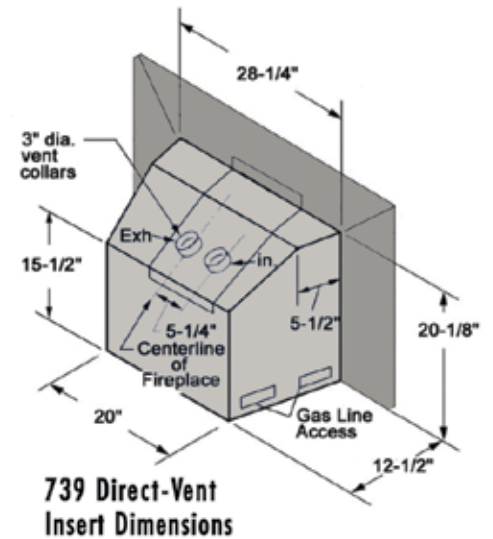

G3 CLASSIC

DIRECT VENT INSERT

In true Valor fashion, the Legend G3 Classic boasts impressive radiant warmth and a powerful Secondary Heat Exchanger. An industry leader in flame output and advanced controls, the Legend G3 Classic maximizes energy efficiency and home comfort.

The Valor non-thermostatic remote makes heating your home convenient, reliable and easy. Adjusts the flame levels, and turn the fire on and off with Valor's touch button handset.

No Power, No Problem—a fully functional heater, the G3 Classic does not require electricity, providing the perfect mixture of radiant and convective warmth when you need it.

Every Legend G3 Classic includes

- ☐ Realistic ceramic logs
- ☐ Valor non-thermostatic remote
- ☐ Matte Black front
- ☐ Valor radiant warmth
- ☐ Painted black interior
- ☐ Valor Pilot on Demand via remote

Once you've chosen from 15 available trims, your design is complete and ready for installation. For all the Legend G3 Classic trims and accessories, visit valorfireplaces.com/g3classic

MODEL/ FUEL	Model	Fuel	Max. Input	Min. Input	Max. Output*	EnerGuide BTU/hr
	739-72JLN	NG	26,000	6,500	17,490	65.4%
	739-72JLP	LPG	24,000	13,000	16,171	62.4%

* EnerGuide Ratings and Outputs have been determined without a fan/blower, using the CSA P.4.1-15 test method
Certified to ANSI Z21.88/CSA 2.33 Vented Gas Fireplace Heater American National Standard CGA - 2.17-91 Gas Fired Appliances for use at High Altitudes

FIREPLACE SAFETY — USE RADIANT HEAT SAFELY

Fireplace surfaces, in particular the glass viewing window, are extremely hot during operation and will remain hot for a period of time after the fireplace is turned off. Contact with the hot glass can cause severe burns. Close adult supervision is required if there are young children, or at-risk individuals in the house. Included with your purchase, a Valor barrier screen is recommended at all times. Install an approved aftermarket safety gate to keep toddlers, young children and at-risk individuals a safe distance from the fireplace. To learn more, please visit valorfireplaces.com/safety.

valorfireplaces.com