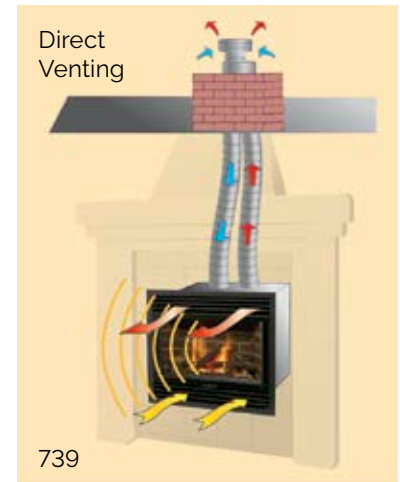

G3 CLASSIC

DIRECT VENT INSERT

In true Valor fashion, the Legend G3 Classic boasts impressive radiant warmth and a powerful Secondary Heat Exchanger. An industry leader in flame output and advanced controls, the Legend G3 Classic maximizes energy efficiency and home comfort.

The Valor non-thermostatic remote makes heating your home convenient, reliable and easy. Adjusts the flame levels, and turn the fire on and off with Valor's touch button handset.

No Power, No Problem—a fully functional heater, the G3 Classic does not require electricity, providing the perfect mixture of radiant and convective warmth when you need it.

Every Legend G3 Classic includes

- ☐ Realistic ceramic logs
- ☐ Valor non-thermostatic remote
- ☐ Matte Black front
- ☐ Valor radiant warmth
- ☐ Painted black interior
- ☐ Valor Pilot on Demand via remote

Once you've chosen from 15 available trims, your design is complete and ready for installation. For all the Legend G3 Classic trims and accessories, visit valorfireplaces.com/g3classic

MODEL/ FUEL	Model	Fuel	Max. Input	Min. Input	Max. Output*	EnerGuide BTU/hr
	739-72JLN	NG	26,000	6,500	17,490	65.4%
	739-72JLP	LPG	24,000	13,000	16,171	62.4%

* EnerGuide Ratings and Outputs have been determined without a fan/blower, using the CSA P.4.1-15 test method
Certified to ANSI Z21.88/CSA 2.33 Vented Gas Fireplace Heater American National Standard CGA - 2.17-91 Gas Fired Appliances for use at High Altitudes

FIREPLACE SAFETY — USE RADIANT HEAT SAFELY

Fireplace surfaces, in particular the glass viewing window, are extremely hot during operation and will remain hot for a period of time after the fireplace is turned off. Contact with the hot glass can cause severe burns. Close adult supervision is required if there are young children, or at-risk individuals in the house. Included with your purchase, a Valor barrier screen is recommended at all times. Install an approved aftermarket safety gate to keep toddlers, young children and at-risk individuals a safe distance from the fireplace. To learn more, please visit valorfireplaces.com/safety.

valorfireplaces.com