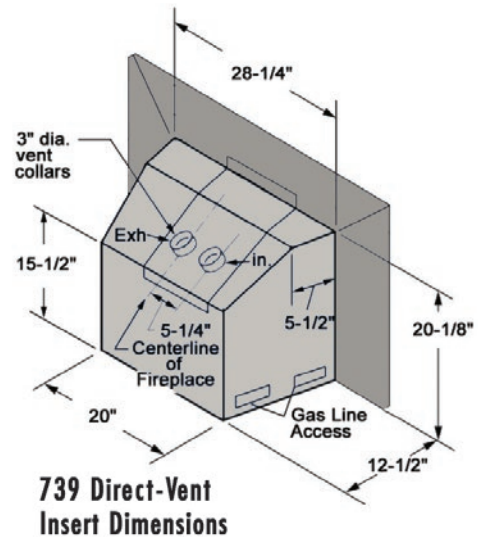

G3 CLASSIC

DIRECT VENT INSERT

In true Valor fashion, the Legend G3 Classic boasts impressive radiant warmth and a powerful Secondary Heat Exchanger. An industry leader in flame output and advanced controls, the Legend G3 Classic maximizes energy efficiency and home comfort.

The ValorStat remote manages your heating needs with convenience, reliability and simplicity. Valor's touch button handset adjusts flame levels and has programmable options, including timer and temperature control.

No Power, No Problem—a fully functional heater, the G3 Classic does not require electricity, providing the perfect mixture of radiant and convective warmth when you need it.

Every Legend G3 Classic includes

- ☐ Realistic ceramic logs
- ☐ ValorStat remote control
- ☐ Matte Black front
- ☐ Valor radiant warmth
- ☐ Painted black interior
- ☐ Standing pilot*

Once you've chosen from 16 available trims, your design is complete and ready for installation. For all the Legend G3 Classic trims and accessories, visit valorfireplaces.com/g3classic

MODEL/ FUEL BTU/hr	Model	Fuel	Max. Input	Min. Input	EnerGuide	Max. Output w/o fan*
	739-72ILN	NG	26,000	6,500	65.4%	17,490
	739-72ILP	LPG	24,000	13,000	62.4%	16,171

* EnerGuide Ratings and Outputs have been determined without a fan/blower, using the CSA P.4.1-15 test method

Certified to ANSI Z21.88-2016 / CSA 2.33-2016 Vented Gas Fireplace Heater American National Standard CGA - 2.17-91 Gas Fired Appliances for use at High Altitudes

FIREPLACE SAFETY — USE RADIANT HEAT SAFELY

Fireplace surfaces, in particular the glass viewing window, are extremely hot during operation and will remain hot for a period of time after the fireplace is turned off. Contact with the hot glass can cause severe burns. Close adult supervision is required if there are young children, or at-risk individuals in the house. Included with your purchase, a Valor barrier screen is recommended at all times. Install an approved aftermarket safety gate to keep toddlers, young children and at-risk individuals a safe distance from the fireplace. To learn more, please visit valorfireplaces.com/safety.

valorfireplaces.com