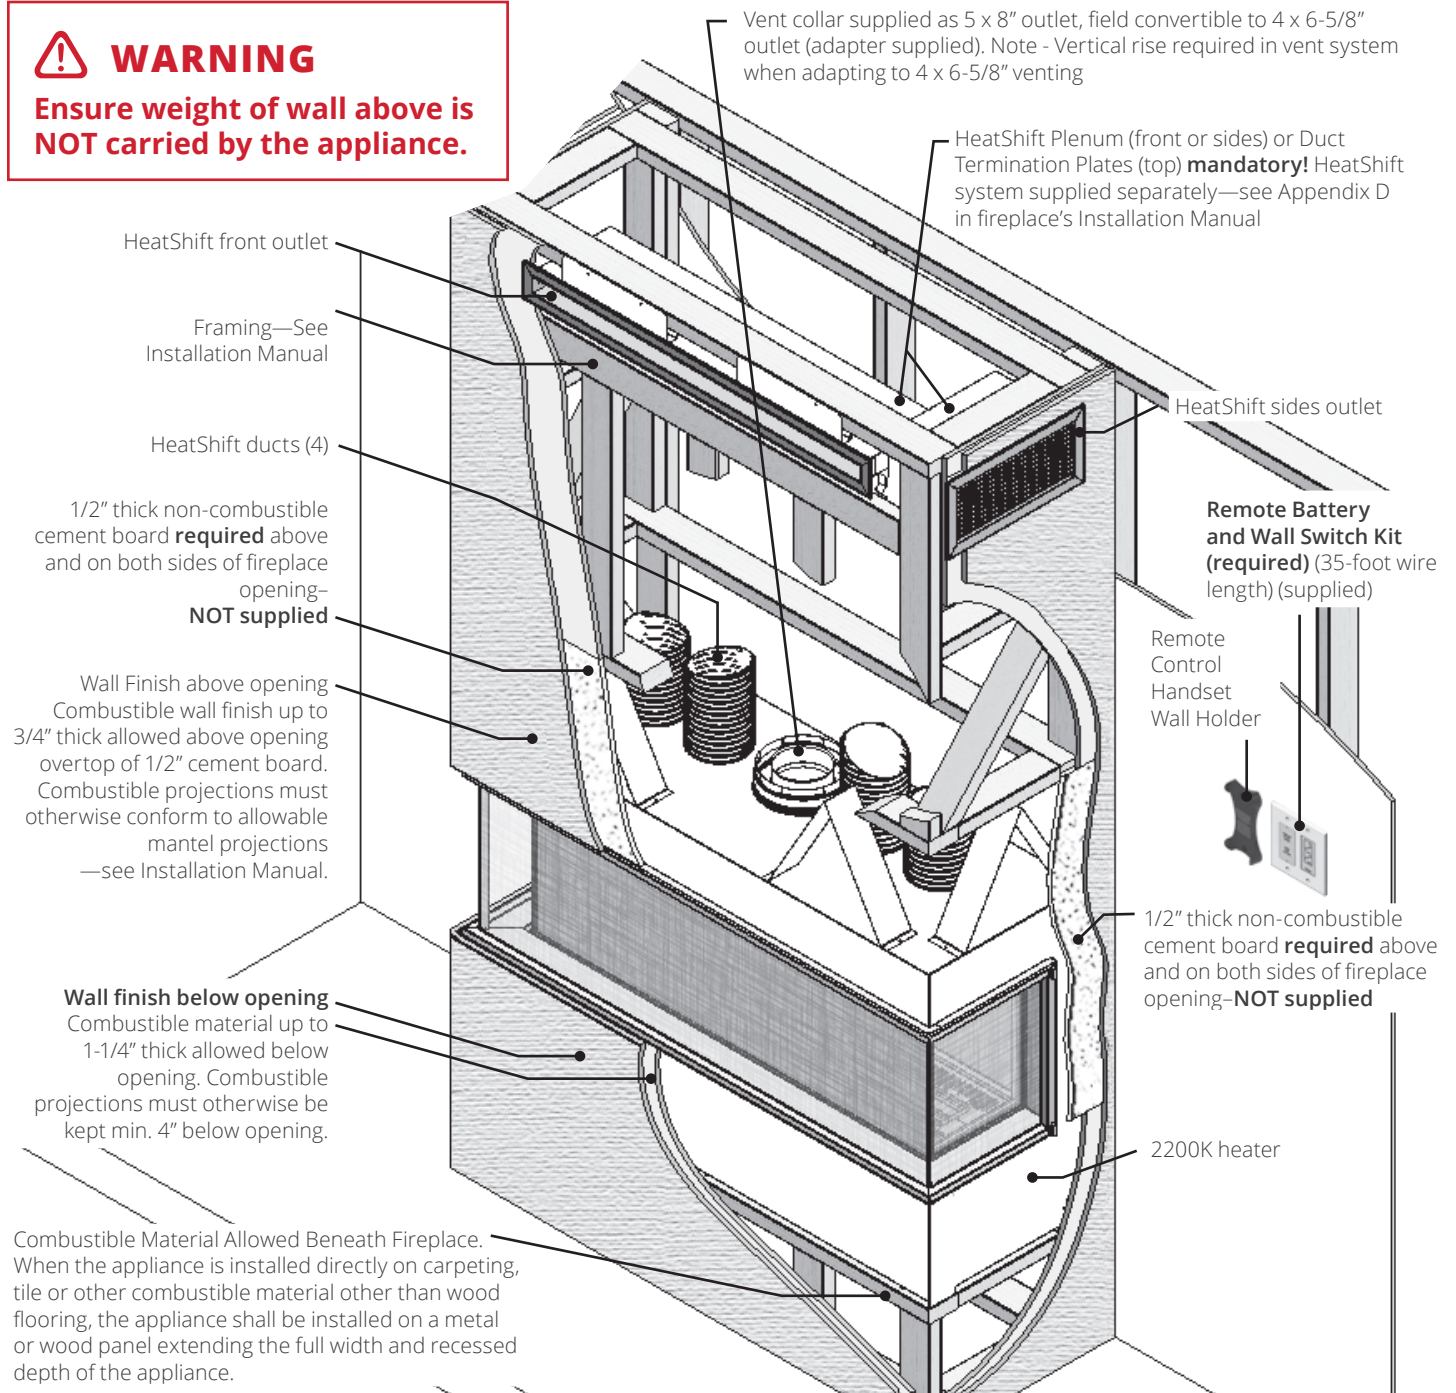

Overview

⚠ WARNING

Ensure weight of wall above is NOT carried by the appliance.

This appliance may be installed in outdoor, weather protected environments as defined in the GV60CKO Outdoor Conversion Kit instruction manual.

However, NO electrical connections are allowed for any outdoor installation.