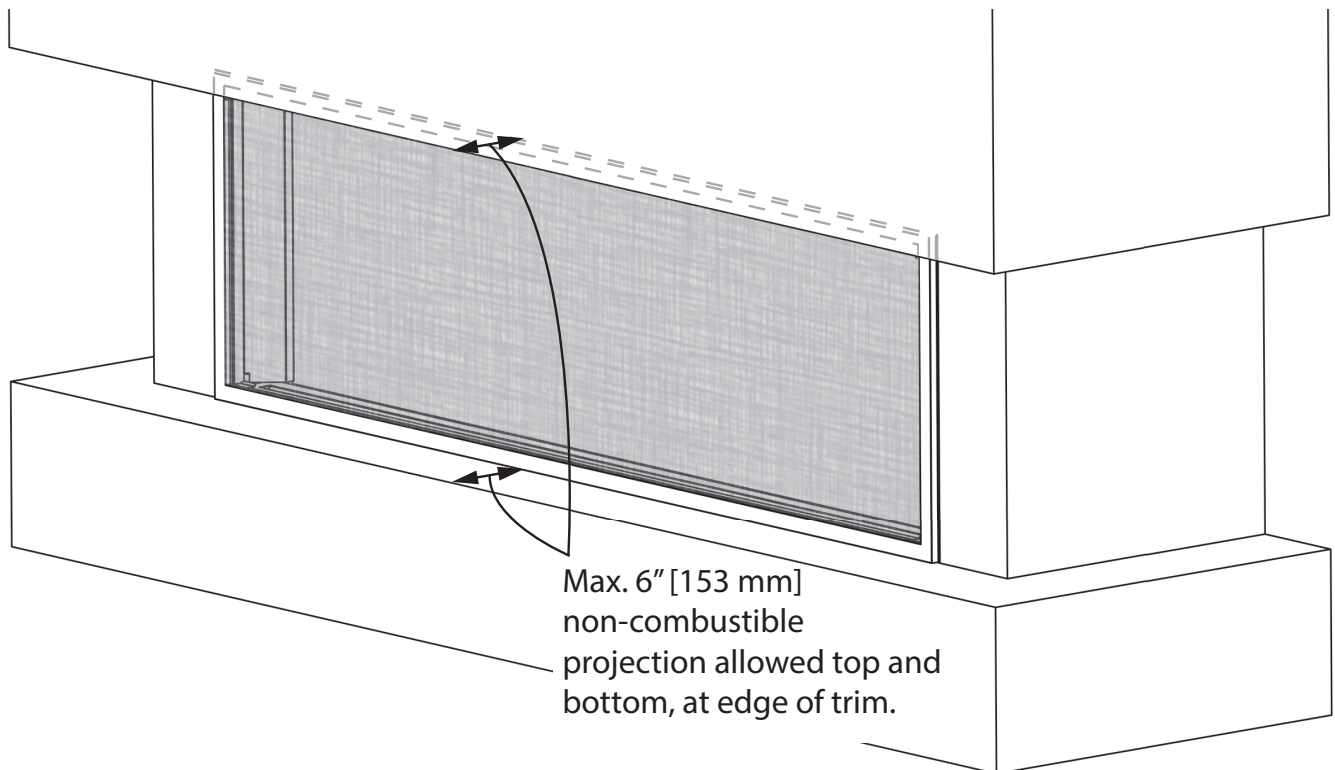

Valor[®] LT2 2700K

October 2023
1/3

Clearances—Combustible Mantel

Left Side View

⚠ WARNING
HeatShift System **MUST** be installed on this appliance!

valor[®] LT2 2700K

October 2023
2/3

Clearances— Non-Combustible Projections

WARNING

HeatShift System MUST be installed on this appliance!

Max. 6" [153 mm]
non-combustible
projection allowed top and
bottom, at edge of trim.

Valor[®] LT2 2700K

October 2023
3/3

Clearances—Combustible Sidewall

Sidewall / Mantel Leg—Top View