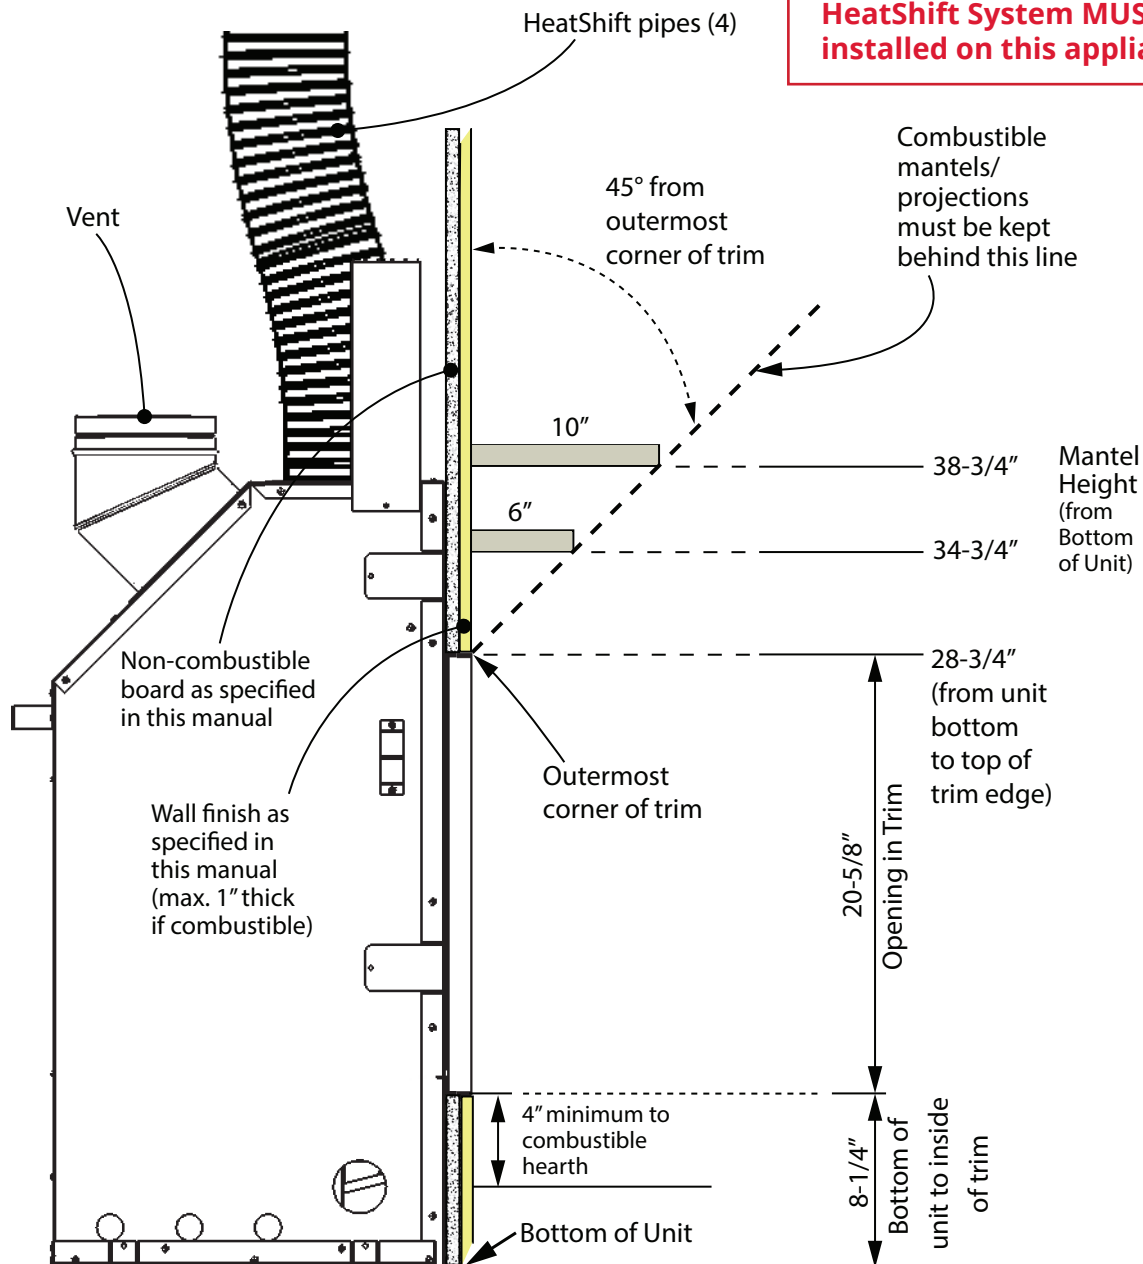

Valor[®] LT2 2700K

October 2023
1/3

Clearances—Combustible Mantel

Left Side View

⚠ WARNING
HeatShift System **MUST** be installed on this appliance!

valor[®] LT2 2700K

October 2023
2/3

Clearances— Non-Combustible Projections

WARNING

HeatShift System MUST be installed on this appliance!

Max. 6" [153 mm]
non-combustible
projection allowed top and
bottom, at edge of trim.

Valor[®] LT2 2700K

October 2023
3/3

Clearances—Combustible Sidewall

Sidewall / Mantel Leg—Top View