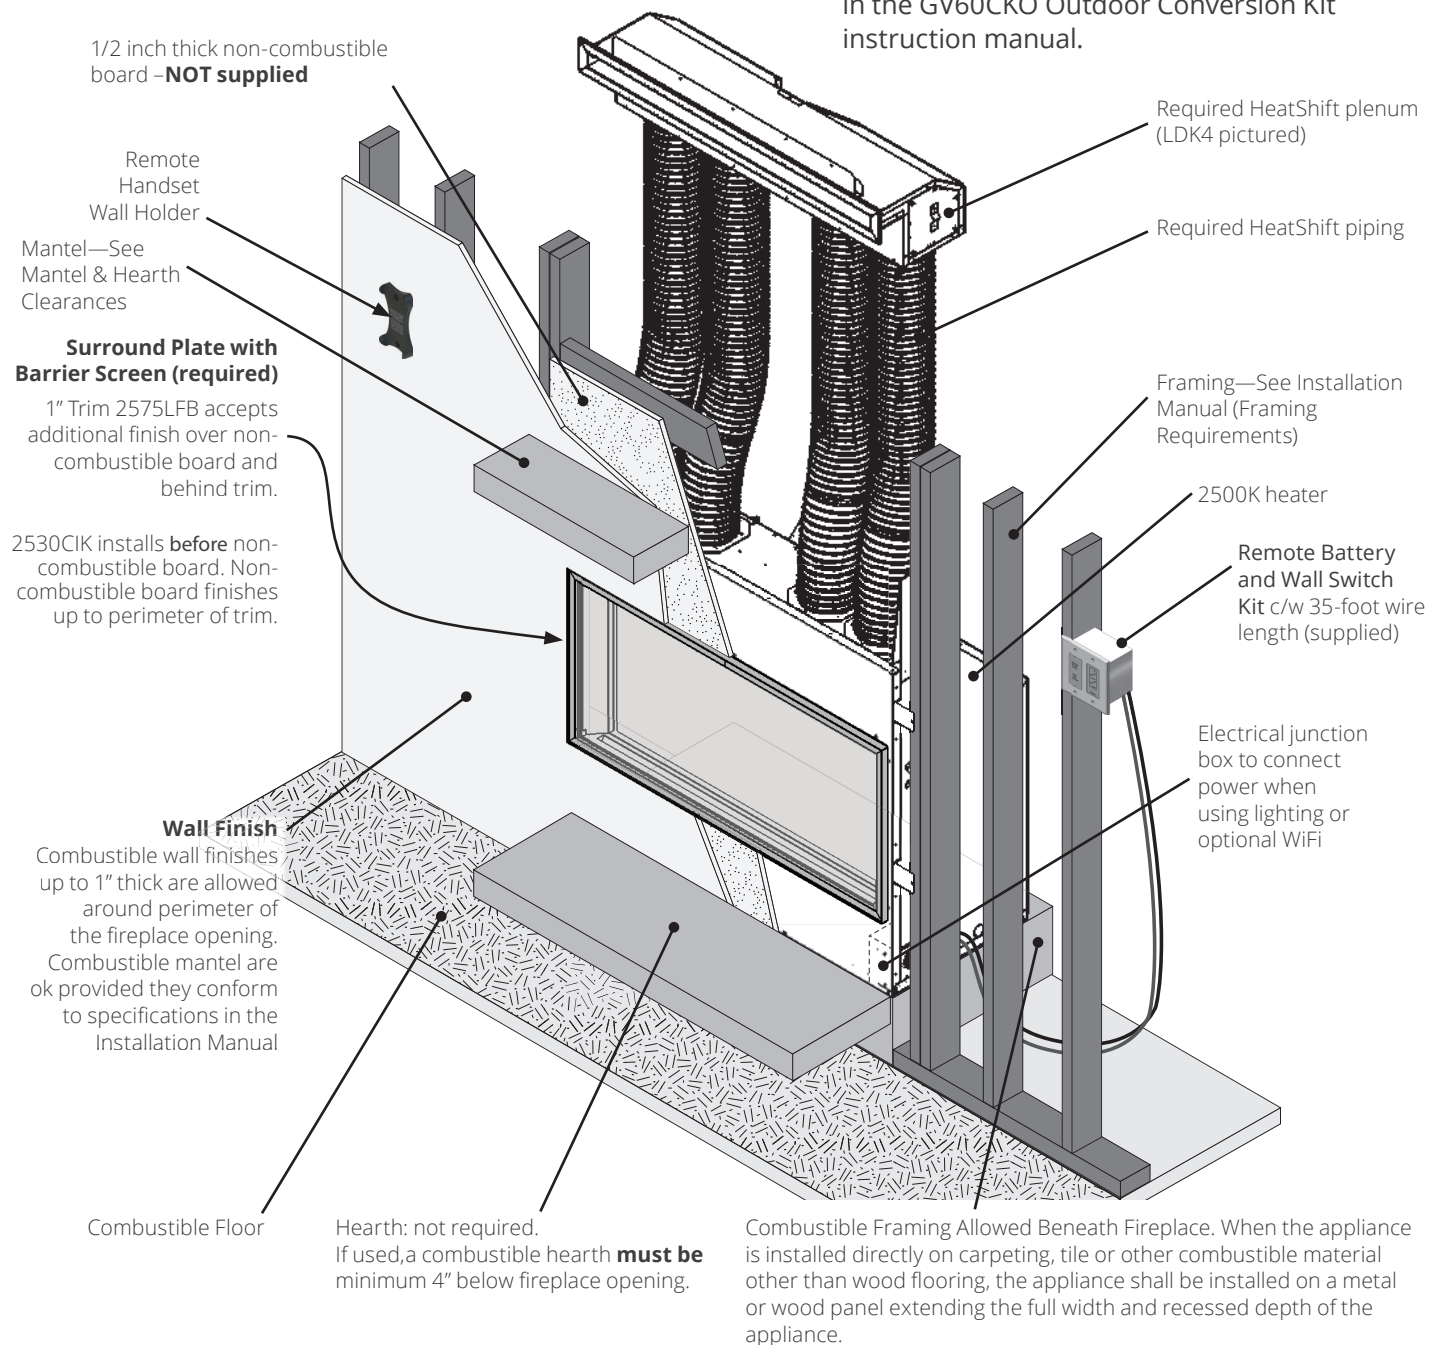

## Concept

Note: This appliance may be installed in outdoor, weather protected environments as defined in the GV60CKO Outdoor Conversion Kit instruction manual.

## Dimensions