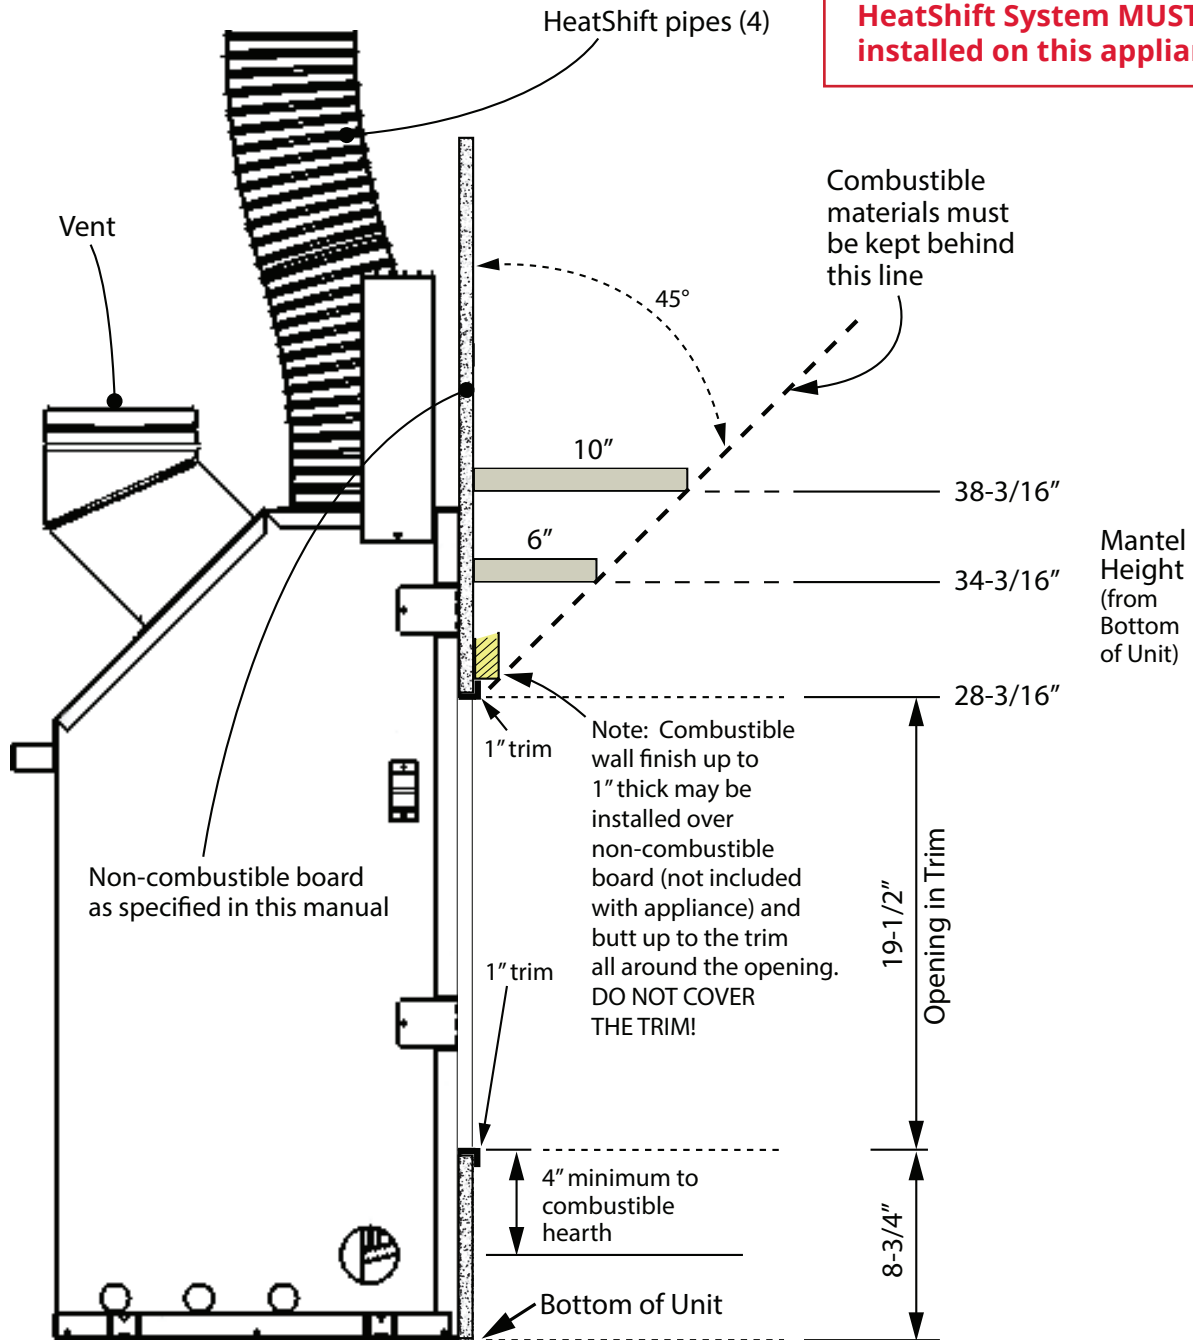

## Clearances—Combustible Mantel

Left Side View

**⚠ WARNING**  
**HeatShift System MUST be installed on this appliance!**

## Clearances—Combustible Sidewall

Sidewall / Mantel Leg—Top View