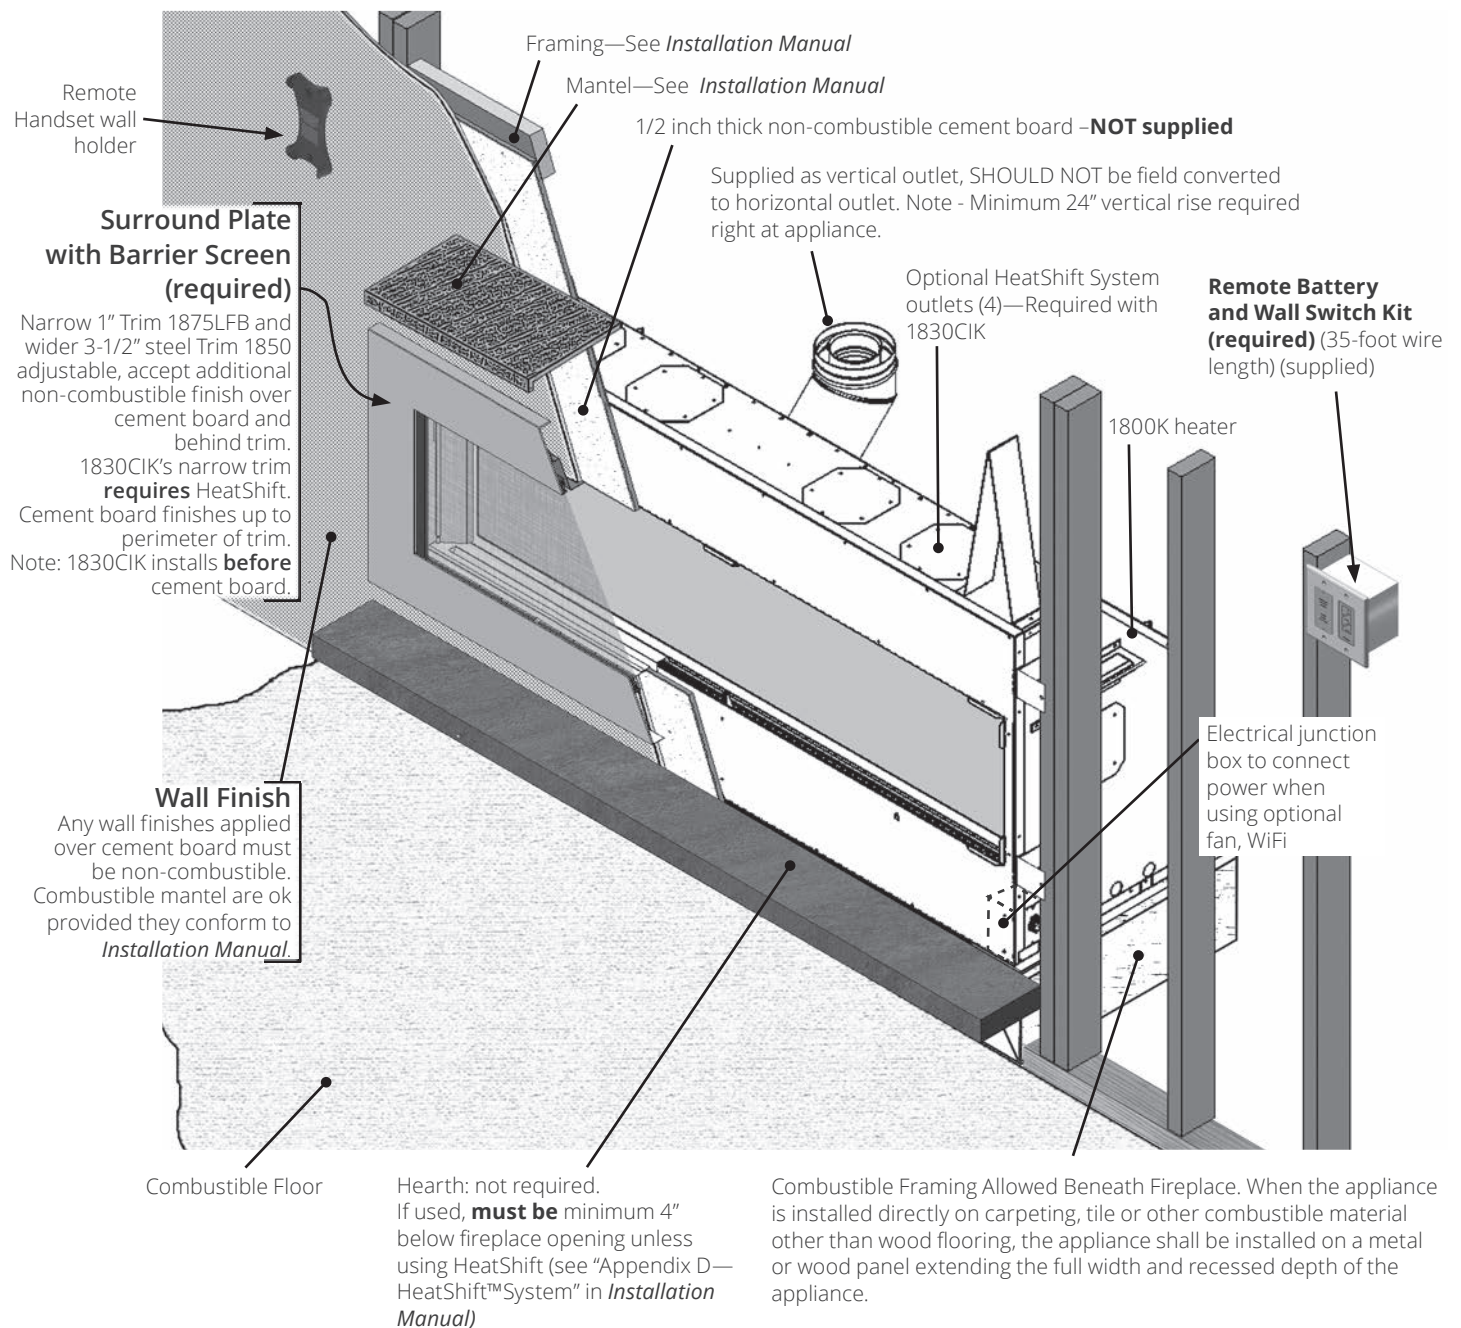

Valor® L3 1800K

February 2020
1/2

Concept

Note: This appliance may be installed in outdoor, weather protected environments as defined in the GV60CKO Outdoor Conversion Kit instruction manual.

valor[®] L3 1800K

February 2020
2/2

Dimensions