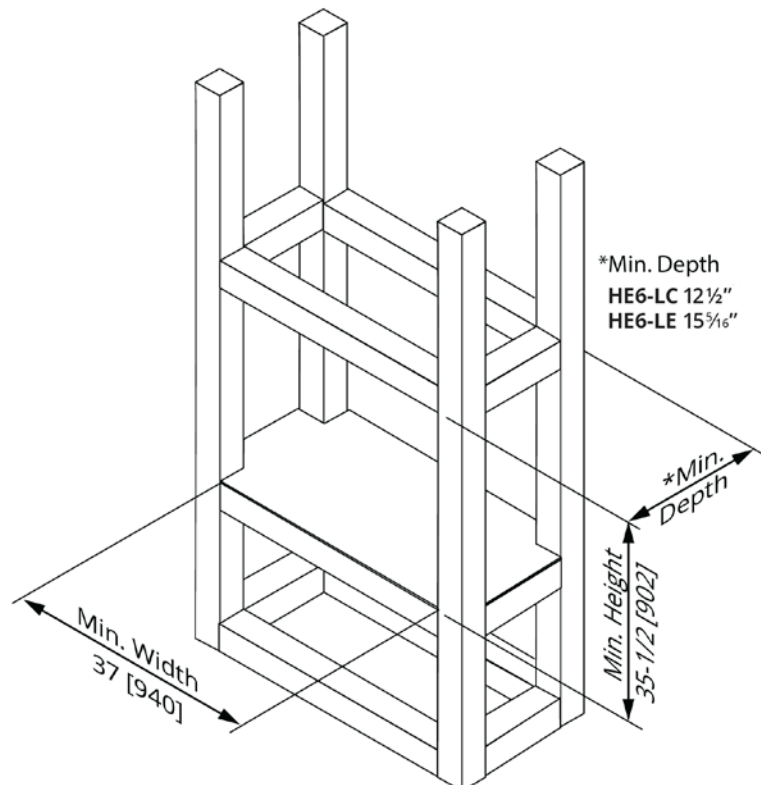

ALWAYS REFER TO THE
INSTALLATION MANUAL FOR
COMPLETE INSTRUCTIONS.
valorfireplaces.com/manuals