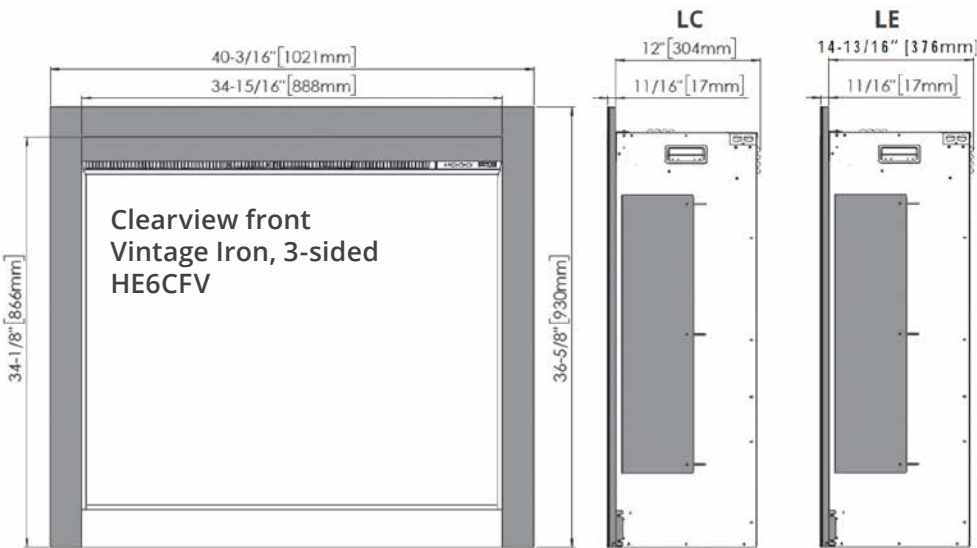

# WALL SWITCH

SHOW CURRENT AND SET TEMPERATURES.

RETURN TO DEFAULT SETTING. ON/OFF BUTTON.

CYCLE THROUGH NINE FLAME HUES.

TURN ON 1400W HEATER. HARDWIRE FOR 2800 WATTS!

Where's the remote? New to the HE6, you now have the option of a wall switch, a convenient option for your electric fireplace.

# FRONT DIMENSIONS

The Edgemont 4-sided front hangs 3/4" below the bottom of the fireplace.