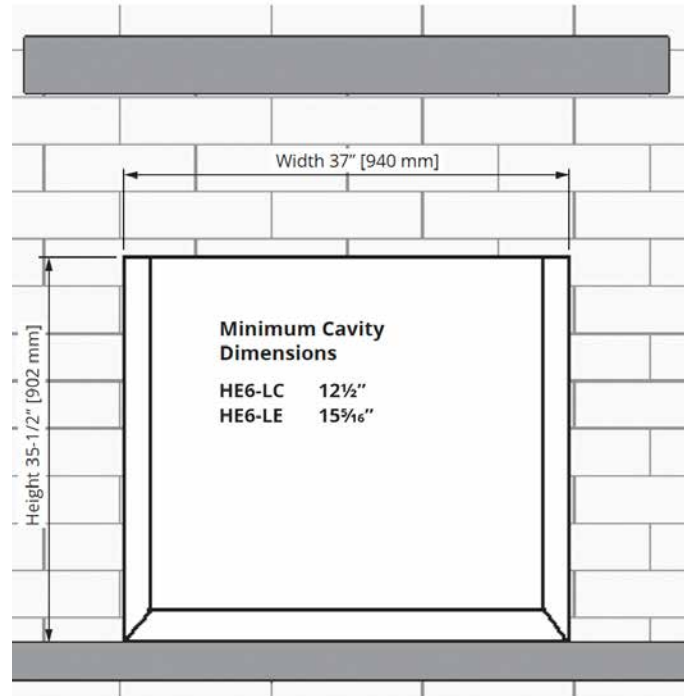

# FRONT DIMENSIONS

The Edgemont 4-sided front hangs 3/4" below the bottom of the fireplace.

# DIMENSIONS

	HE6-LC	HE6-LE
A: width	36"	36"
B: depth	11 $\frac{3}{4}$ "	14 $\frac{5}{8}$ "
C: height	34 $\frac{1}{2}$ "	34 $\frac{1}{2}$ "
D: vents	$\frac{1}{4}$ "	$\frac{1}{4}$ "
E: leveling bolts	$\frac{1}{4}$ "	$\frac{1}{4}$ "