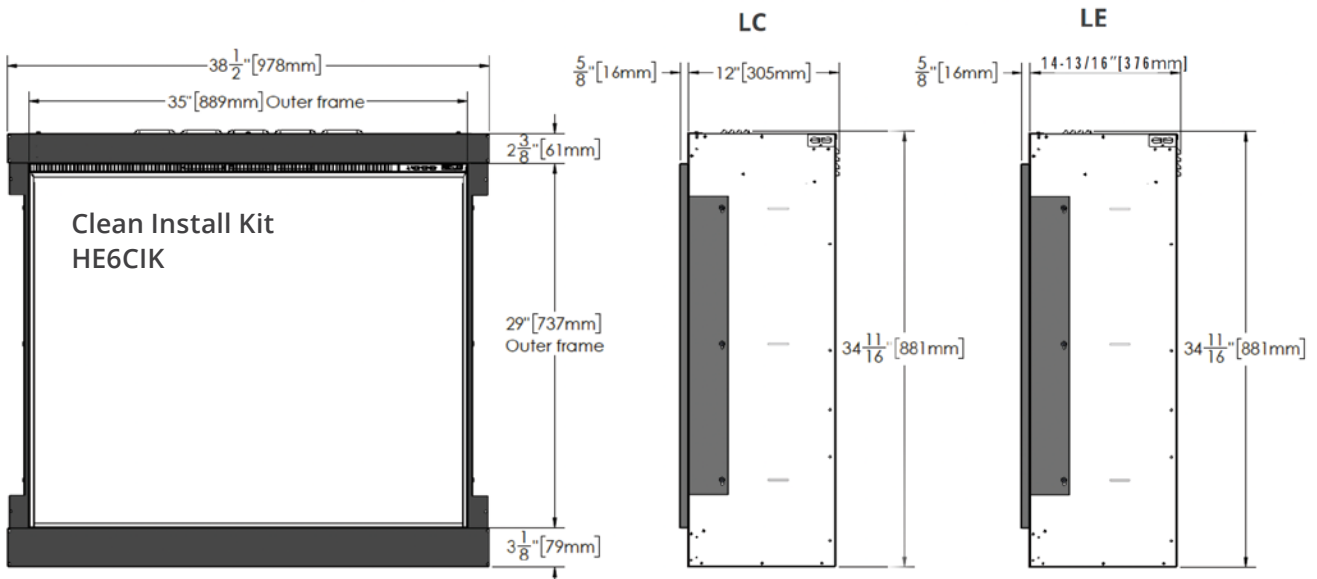

# WALL SWITCH

SHOW CURRENT AND SET TEMPERATURES.

RETURN TO DEFAULT SETTING. ON/OFF BUTTON.

CYCLE THROUGH NINE FLAME HUES.

TURN ON 1400W HEATER. HARDWIRE FOR 2800 WATTS!

Where's the remote? New to the HE6, you now have the option of a wall switch, a convenient option for your electric fireplace.

# FRONT DIMENSIONS

The Edgemont 4-sided front hangs 3/4" below the bottom of the fireplace.