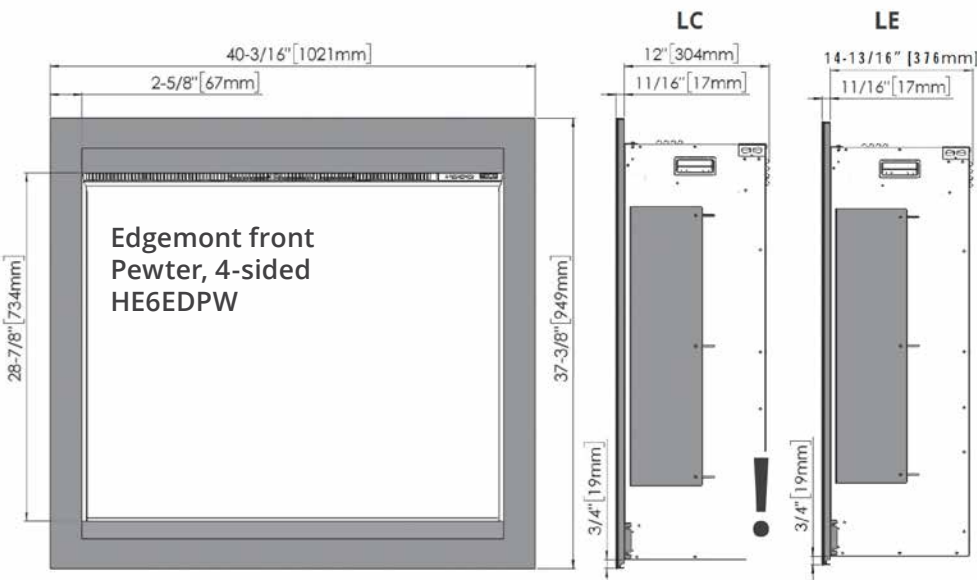

# WALL SWITCH

SHOW CURRENT AND SET TEMPERATURES.

RETURN TO DEFAULT SETTING. ON/OFF BUTTON.

CYCLE THROUGH NINE FLAME HUES.

TURN ON 1400W HEATER. HARDWIRE FOR 2800 WATTS!

Where's the remote? New to the HE6, you now have the option of a wall switch, a convenient option for your electric fireplace.

# FRONT DIMENSIONS

The Edgemont 4-sided front hangs 3/4" below the bottom of the fireplace.