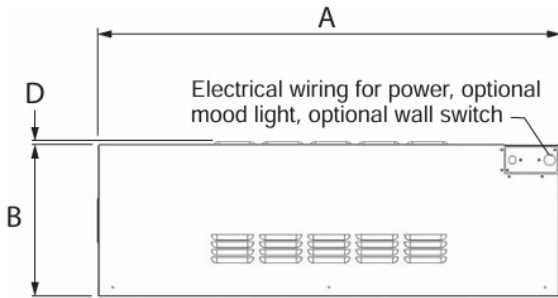

DIMENSIONS