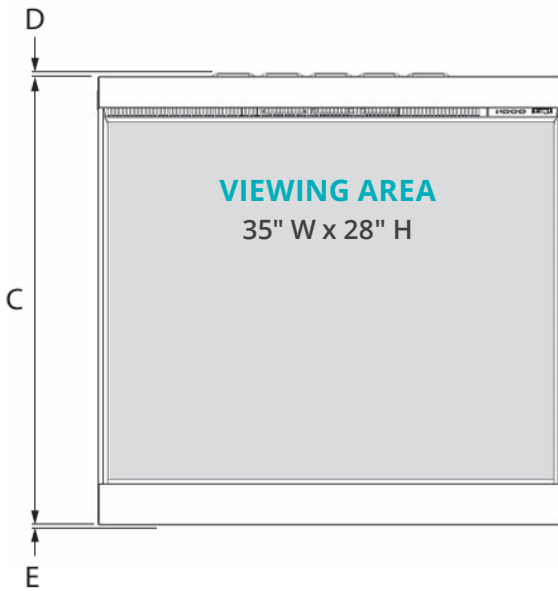

DIMENSIONS