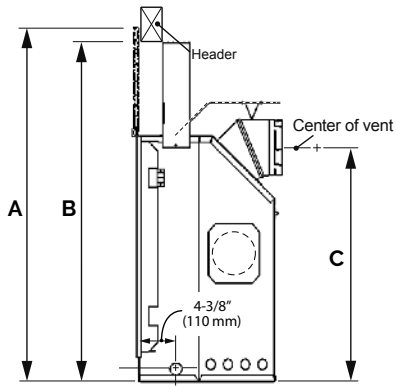

FRAMING AND VENTING

window

A	25½"
B	36⅞"
C	34½"

H	48"
W	44"
D	20¾"

ALWAYS REFER TO THE MANUAL FOR COMPLETE INSTALLATION INSTRUCTIONS.

A	49½" min.
B	48"
C	32¾"

A	43⅞"
B	42¼"
C	27¾"
D	15⅝"
E	19⅞"
F	20¾"

Venting requirements