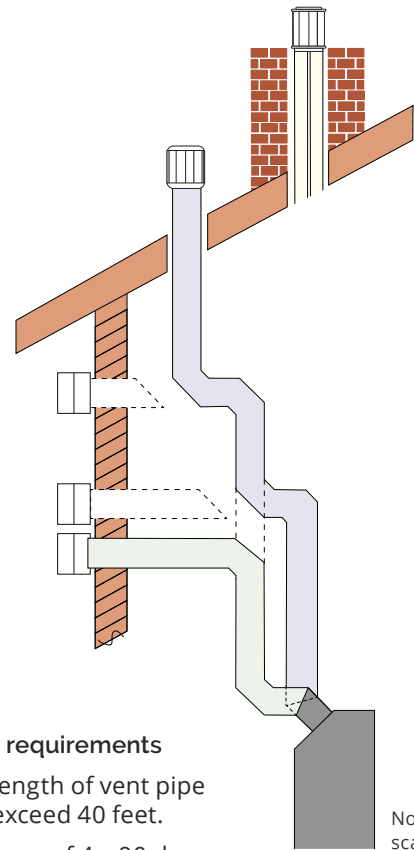

FRAMING AND VENTING

window

A	25½"
B	36⅞"
C	34½"

H	48"
W	44"
D	20¾"

ALWAYS REFER TO THE MANUAL FOR COMPLETE INSTALLATION INSTRUCTIONS.

A	49½" min.
B	48"
C	32¾"

A	43⅞"
B	42¼"
C	27¾"
D	15⅝"
E	19⅞"
F	20¾"

Venting requirements