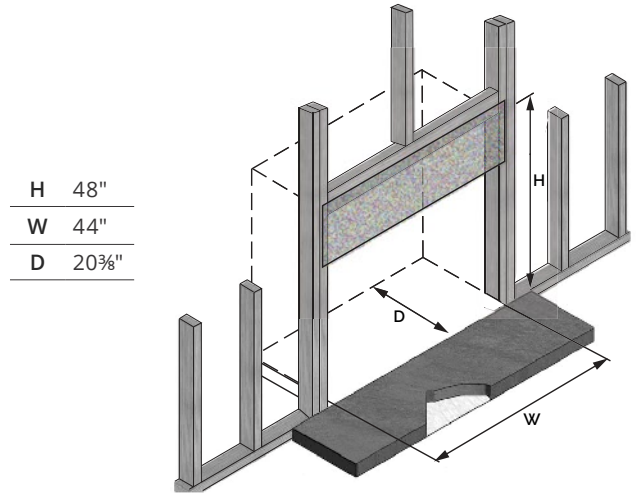

FRAMING AND VENTING

window

A	25½"
B	36⅞"
C	34½"

H	48"
W	44"
D	20¾"

ALWAYS REFER TO THE MANUAL FOR COMPLETE INSTALLATION INSTRUCTIONS.

A	49½" min.
B	48"
C	32¾"

A	43⅞"
B	42¼"
C	27¾"
D	15⅝"
E	19⅞"
F	20¾"

Venting requirements