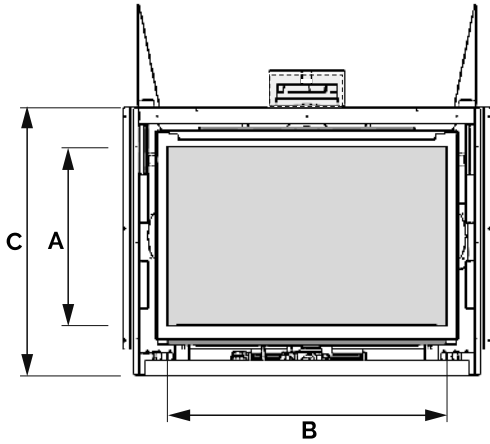

FRAMING AND VENTING

window

A	25½"
B	36⅞"
C	34½"

H	48"
W	44"
D	20¾"

ALWAYS REFER TO THE MANUAL FOR COMPLETE INSTALLATION INSTRUCTIONS.

A	49½" min.
B	48"
C	32¾"

A	43⅞"
B	42¼"
C	27¾"
D	15⅝"
E	19⅞"
F	20¾"

Venting requirements