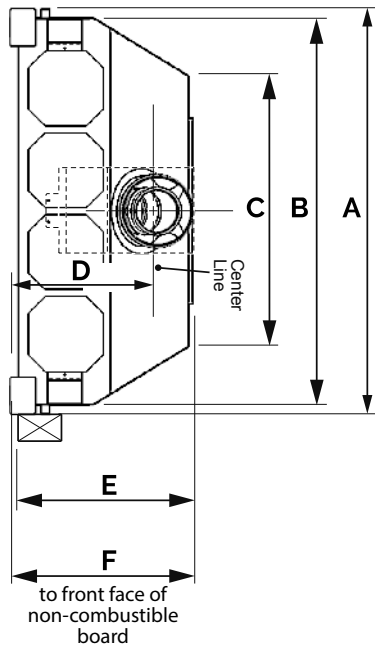

FRAMING AND VENTING

window

A	25½"
B	36⅞"
C	34½"

H	48"
W	44"
D	20¾"

ALWAYS REFER TO THE MANUAL FOR COMPLETE INSTALLATION INSTRUCTIONS.

A	49½" min.
B	48"
C	32¾"

A	43⅞"
B	42¼"
C	27¾"
D	15⅝"
E	19⅞"
F	20¾"

Venting requirements