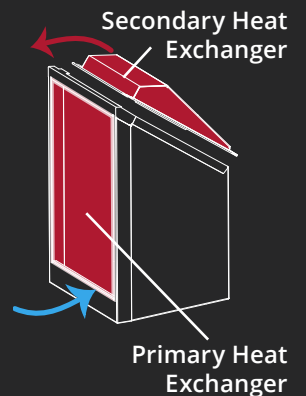

SECONDARY HEAT EXCHANGER

The built-in Secondary Heat Exchanger naturally improves convective heat—removing the need for a fan. Your fire will heat up fast for immediate comfort—and no electrical hookup will save you money.

To find out more, visit valorfireplaces.com/efficiency