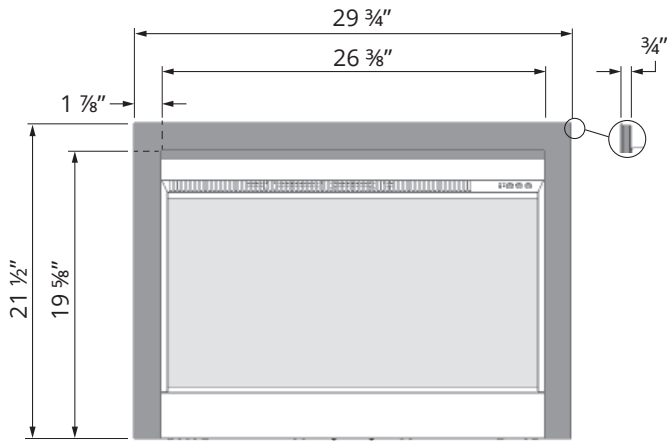

INSTALLATION INSTRUCTIONS
GE3CFV—GE3 Clearview Front
For GE3 Electric Fireplace Insert
NOT FOR USE WITH GAS MODEL FIREPLACES

Installation

The GE3CFV is held in place by magnets.

Snap to backing plate/trim ensuring it is flush with the internal edge of backing plate/trim.

GE3CFV Clearview Front

GE3CFV
Clearview Front
(magnetic)

GE3BPB-1 3-Sided Backing Plate +
GE3CFV Clearview Front installed

GE3SK1 3-Sided Minimal Trim +
GE3CFV Clearview Front installed

GUIDE D'INSTALLATION GE3CFV—GE3 Devanture Clearview pour foyer électrique GE3