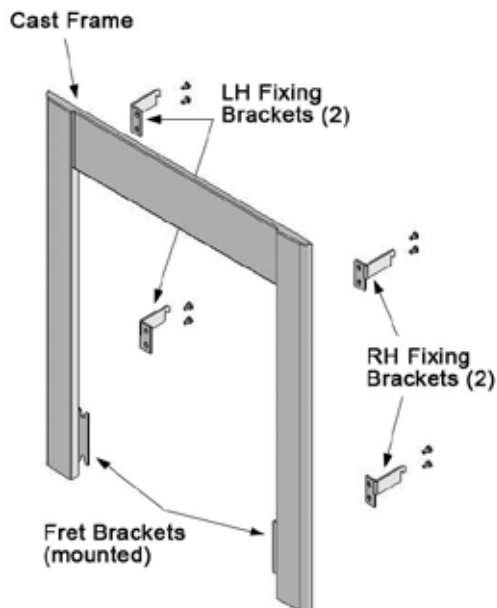

REPAIR PARTS LIST

Cast Frame	4000815
LH Fixing Bracket (2)	4000822AZ
RH Fixing Bracket (2)	4000821AZ
Fret Bracket (2)	4000811AZ
Hardware Kit	4001216

NOTE: When ordering replacement parts, specify color of cast frame.

Designed and Manufactured by / for
Miles Industries Ltd.

190 – 2255 Dollarton Highway, North Vancouver B.C, CANADA. V7H 3B1

Tel. 604-984-3496 Fax 604-984-0246

www.valorfireplaces.com

© Copyright Miles Industries Ltd., 2009