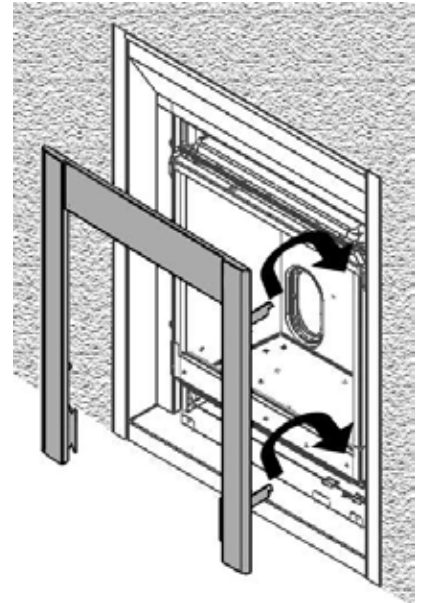

Hook to SFFK01 kit