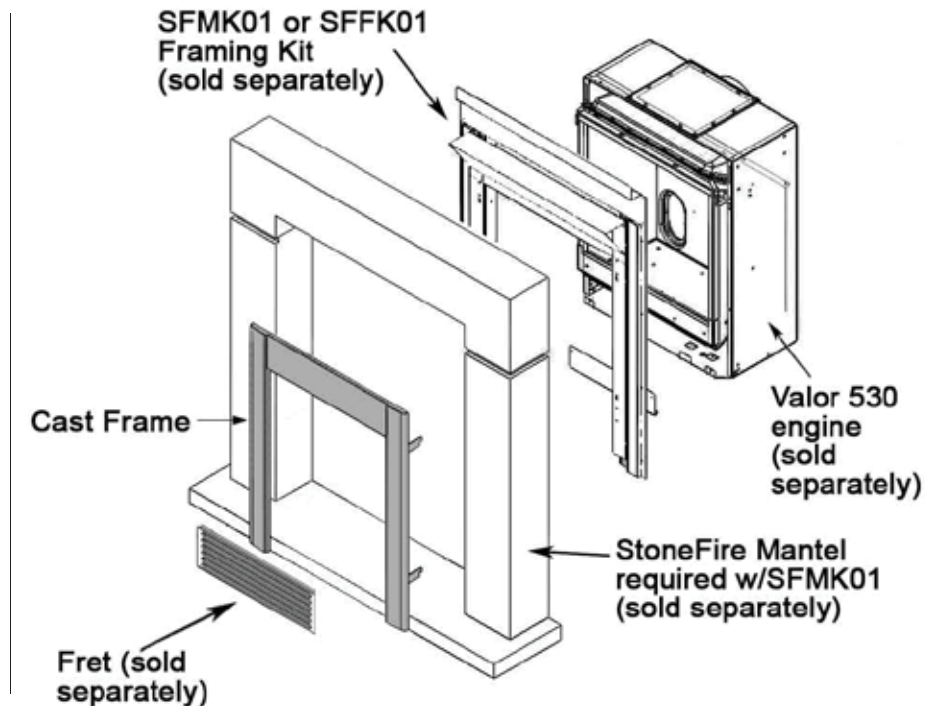

SF14 RANGE

STONEFIRE CAST FRAME KIT

INSTALLATION INSTRUCTIONS

CSA approved for use only with
Valor Model 530 Heater and a Stonefire Framing Kits

GENERAL

The SF14 range Cast Frame Kit may be fitted to any Valor model 530 heater using either the SFMK01 StoneFire Inner Frame Kit (with StoneFire Mantels) or the SFFK01 StoneFire Freestyle Framing Kit.

Kit Content

Assembly Overview

CAST FRAME KIT ASSEMBLY

- Locate and secure two of each RH and LH fixing brackets to the rear face of the cast frame using the screws provided. If installing SF14 on SFFK01, fit the window trim (provided with SFFK01) with the upper fixing brackets.
- Hook the cast frame to the framing kit (SFMK01 or SFFK01).