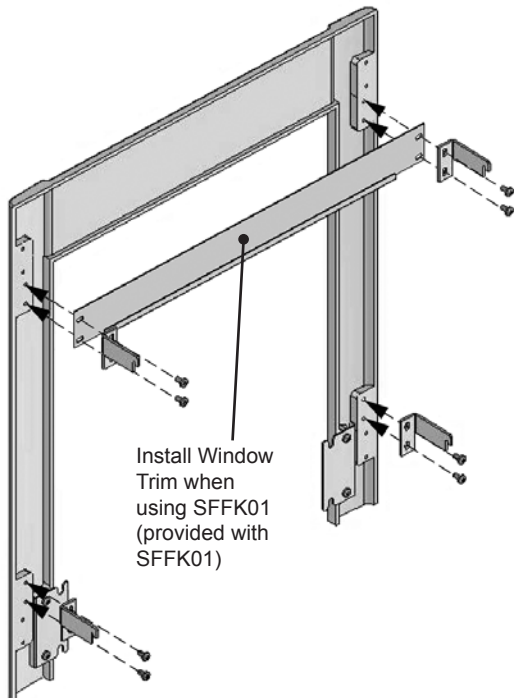

SF14 RANGE

STONEFIRE CAST FRAME KIT

INSTALLATION INSTRUCTIONS

CSA approved for use only with
Valor Model 530 Heater and a Stonefire Framing Kits

GENERAL

The SF14 range Cast Frame Kit may be fitted to any Valor model 530 heater using either the SFMK01 StoneFire Inner Frame Kit (with StoneFire Mantels) or the SFFK01 StoneFire Freestyle Framing Kit.

Kit Content

Assembly Overview

CAST FRAME KIT ASSEMBLY

- Locate and secure two of each RH and LH fixing brackets to the rear face of the cast frame using the screws provided. If installing SF14 on SFFK01, fit the window trim (provided with SFFK01) with the upper fixing brackets.
- Hook the cast frame to the framing kit (SFMK01 or SFFK01).