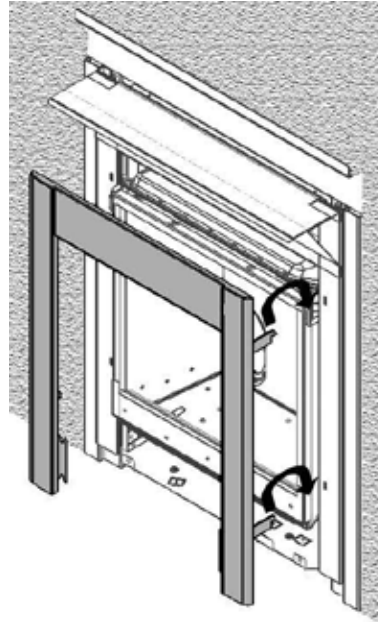

SF14 RANGE

STONEFIRE CAST FRAME KIT

INSTALLATION INSTRUCTIONS

CSA approved for use only with
Valor Model 530 Heater and a Stonefire Framing Kits

GENERAL

The SF14 range Cast Frame Kit may be fitted to any Valor model 530 heater using either the SFMK01 StoneFire Inner Frame Kit (with StoneFire Mantels) or the SFFK01 StoneFire Freestyle Framing Kit.

Kit Content

Assembly Overview

CAST FRAME KIT ASSEMBLY

- Locate and secure two of each RH and LH fixing brackets to the rear face of the cast frame using the screws provided. If installing SF14 on SFFK01, fit the window trim (provided with SFFK01) with the upper fixing brackets.
- Hook the cast frame to the framing kit (SFMK01 or SFFK01).