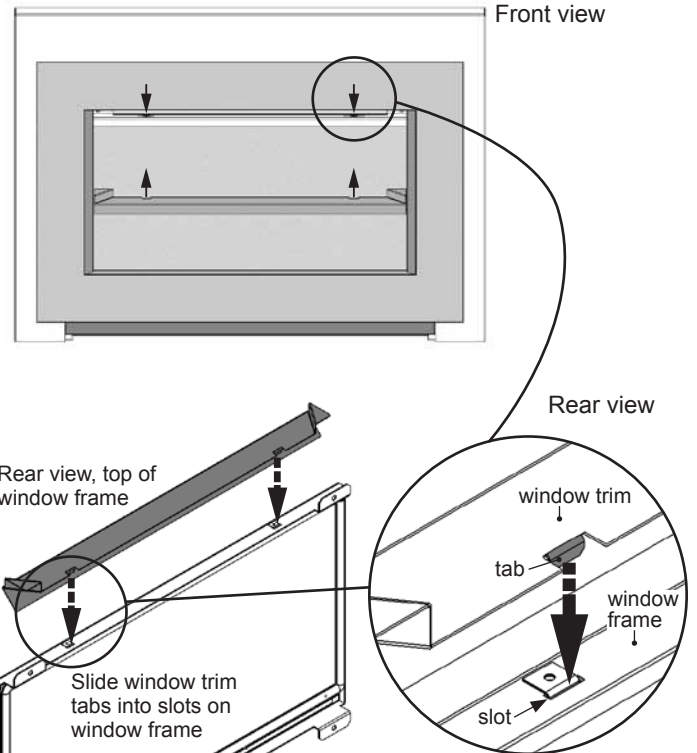

## Kit content

2. Hook the trim assembly to the same brackets.

## Installation on heater

1. Hook the bottom cover to the brackets inside the outer surround trim already installed on the heater.

3. Hook the window trim to the window frame as indicated.