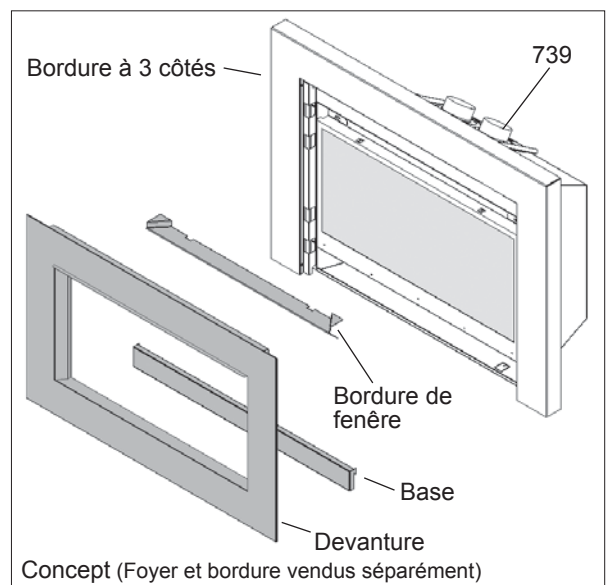

Devanture contemporaine 765

DIRECTIVES D'INSTALLATION

Homologuée par la CSA pour utilisation avec les foyers **Valor 739 SEULEMENT**
INCOMPATIBLE avec les foyers Valor 738

Note : Cette devanture doit être installée par un installateur qualifiée, une agence de service certifiée ou un fournisseur de gaz. Ces instructions doivent être utilisées conjointement avec les instructions fournies avec le foyer.