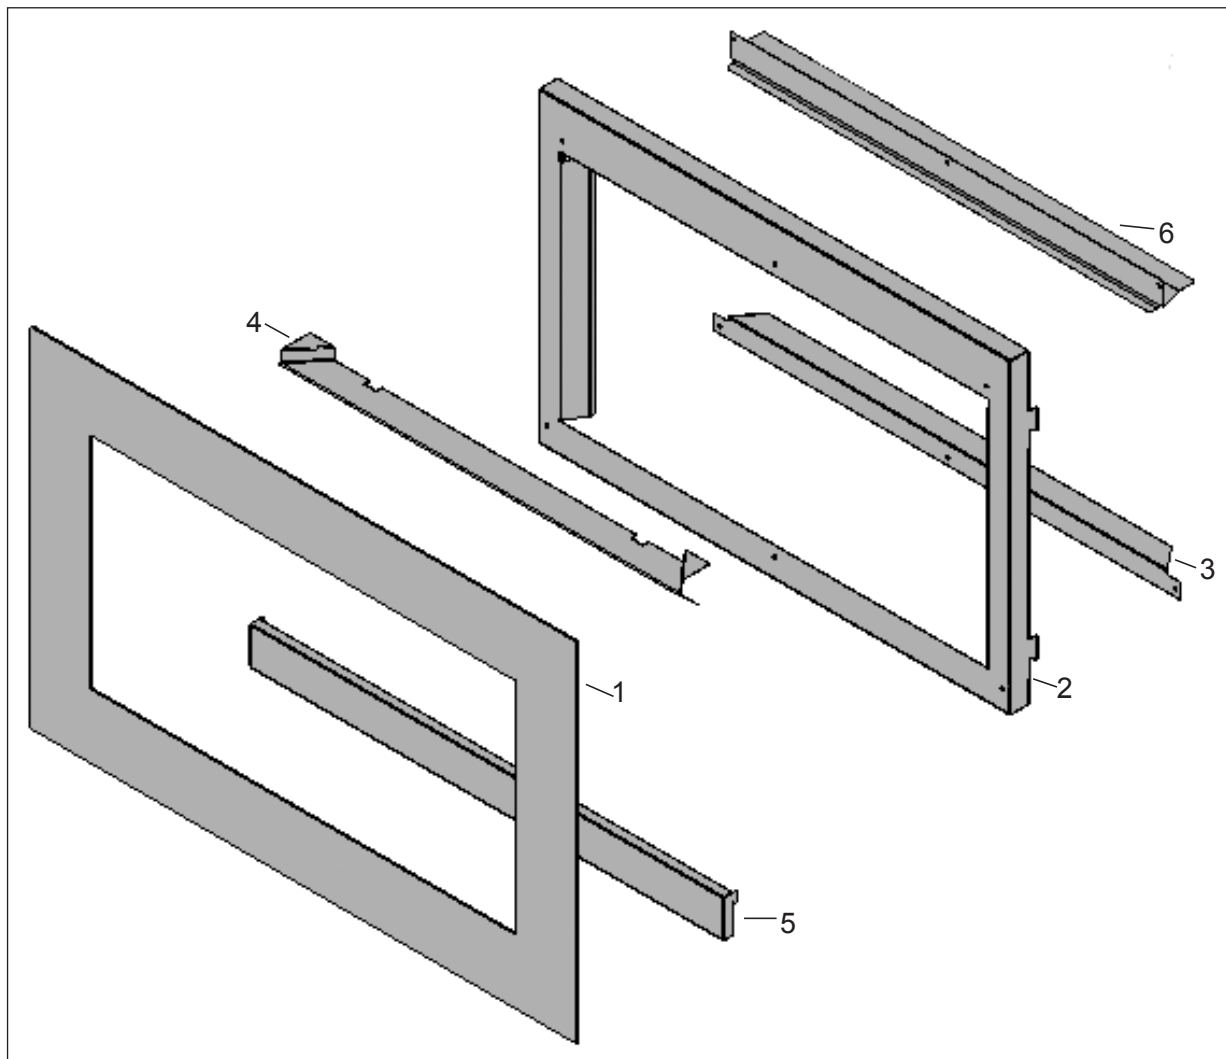

## Kit content

2. Hook the trim assembly to the same brackets.

## Installation on heater

1. Hook the bottom cover to the brackets inside the outer surround trim already installed on the heater.

3. Hook the window trim to the window frame as indicated.

## Repair Parts List

Code	Description	Part Numbers			
		765CSB	765CSC	765CSN	765CSV
		Black	Copper	Nickel	Vintage
1	Four-sided trim (incl. nuts)	4002388AZ	4002388C	4002388N	4002388VI
2	Mounting frame	4002353AZ	4002353AZ	4002353AZ	4002353AZ
3	Bottom baffle	4002354AZ	4002354AZ	4002354AZ	4002354AZ
4	Window trim	4002397BY	4002397BY	4002397BY	4002397BY
5	Bottom cover - black	4002391AZ	4002391AZ	4002391AZ	4002391AZ
	Bottom cover - vintage	4002391VI	4002391VI	4002391VI	4002391VI
6	Top convection baffle assembly	4002729BY	4002729BY	4002729BY	4002729BY