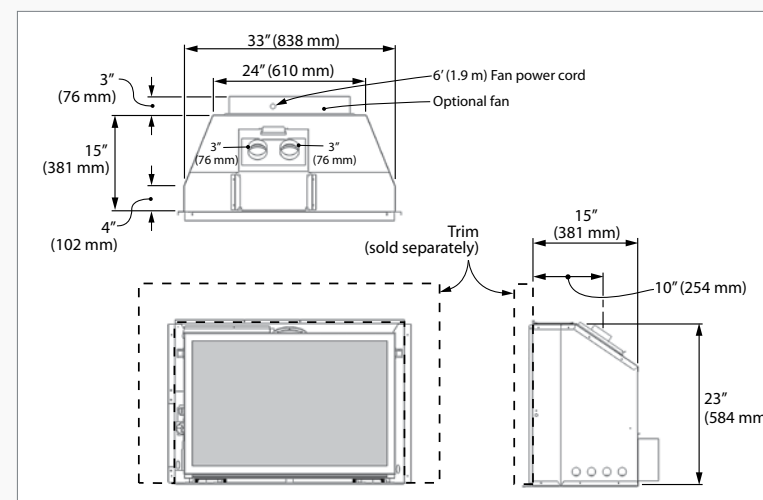

G4 PRODUCT DIMENSIONS

COMBUSTIBLE MANTEL CLEARANCES

Mantel Projection A	1" (25 mm)	4" (101 mm)	8" (203 mm)	14" (355 mm)
Mantel Height B*	34" (864 mm)	36" (914 mm)	38" (965 mm)	40" (1016 mm)

*Measure taken from the underside of the mantel to finished hearth or surface that the unit is sitting on.